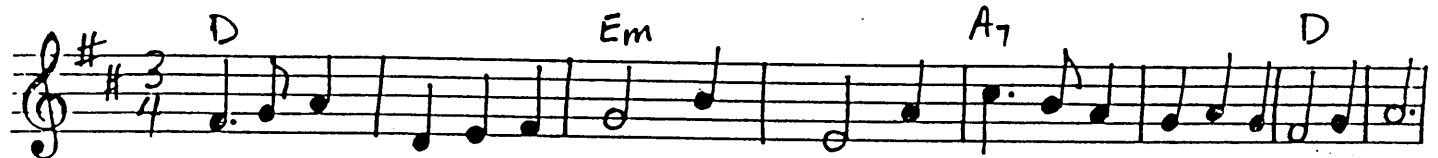

PRIDE

Believe Me If All Those Endearing Young Charms

Mudgee Waltz

OF ERIN

Your Smile Tonight Mother Dear

Musical notation for the first piece, 'Your Smile Tonight Mother Dear'. The notation is in treble clef, 3/4 time, and G major (one sharp). The melody is written on a single staff. Chords are indicated above the staff: D, A7, D, D, A7, D, A7, G, A7, D.

Only the Leaf of a Rosebud

Musical notation for the second piece, 'Only the Leaf of a Rosebud'. The notation is in treble clef, 3/4 time, and G major (one sharp). The melody is written on a single staff. Chords are indicated above the staff: D, A7, A7, G, D, D, Em, A7, D, D, Em, A7, D.