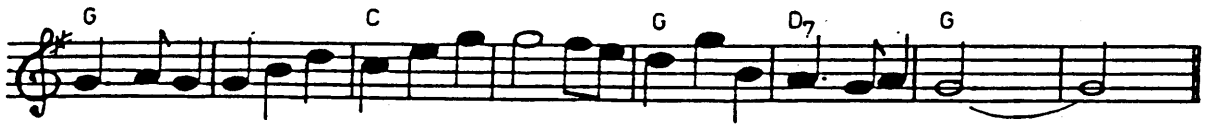

PRIDE

Believe Me If All Those Endearing Young Charms

Mudgee Waltz

OF ERIN

Your Smile Tonight Mother Dear

Musical notation for the first piece, 'Your Smile Tonight Mother Dear'. The notation is in treble clef, 3/4 time, and G major (one sharp). The melody is written on a single staff. Chords are indicated above the staff: D, A7, D, D, A7, D, A7, G, A7, D.

Only the Leaf of a Rosebud

Musical notation for the second piece, 'Only the Leaf of a Rosebud'. The notation is in treble clef, 3/4 time, and G major (one sharp). The melody is written on a single staff. Chords are indicated above the staff: D, A7, A7, G, D, D, Em, A7, D, D, Em, A7, D.