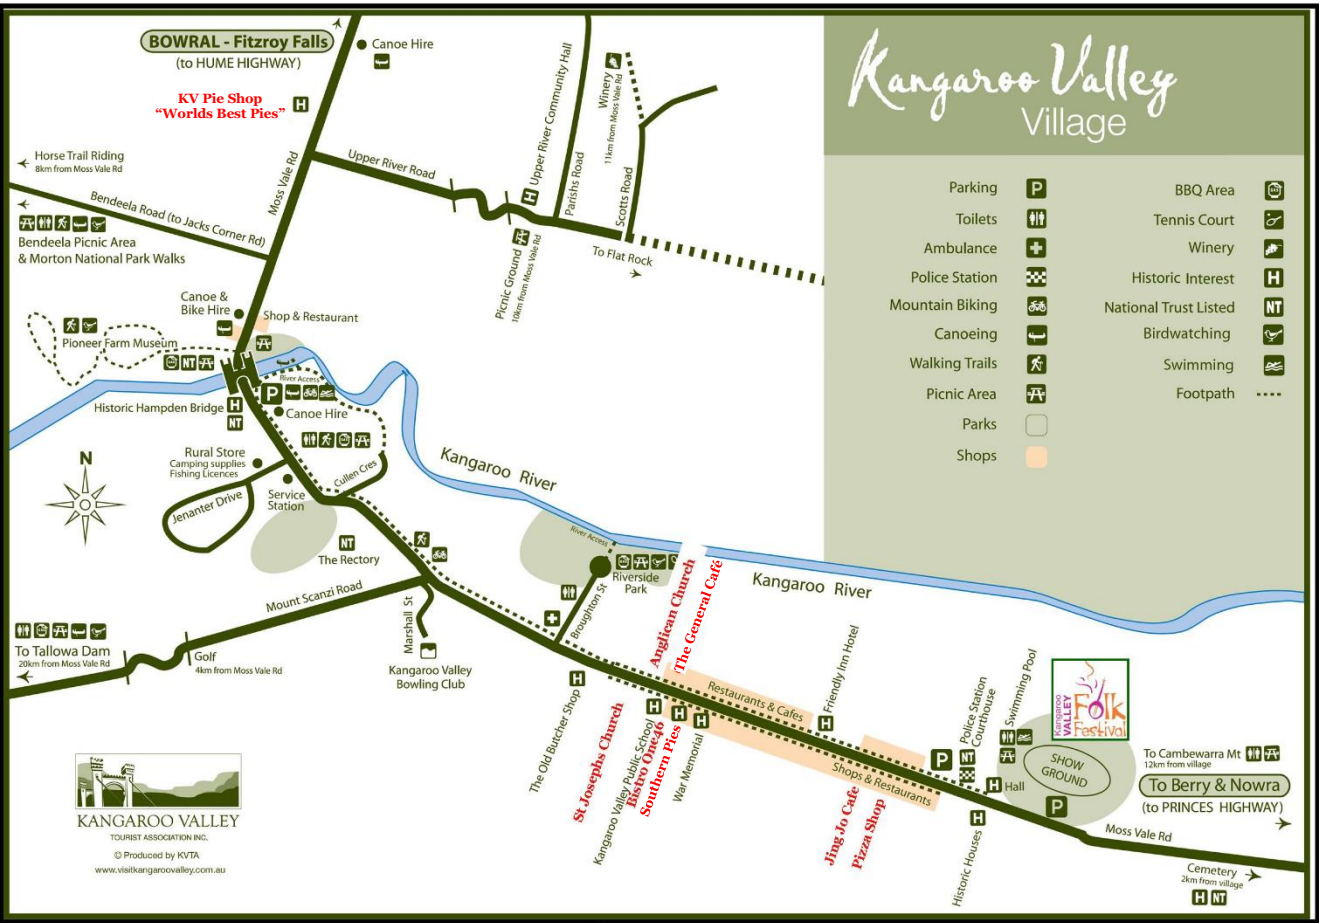

Kangaroo Valley Village

- | | | | |
|-----------------|--|-----------------------|--|
| Parking | | BBQ Area | |
| Toilets | | Tennis Court | |
| Ambulance | | Winery | |
| Police Station | | Historic Interest | |
| Mountain Biking | | National Trust Listed | |
| Canoeing | | Birdwatching | |
| Walking Trails | | Swimming | |
| Picnic Area | | Footpath | |
| Parks | | | |
| Shops | | | |

KANGAROO VALLEY
TOURIST ASSOCIATION INC.
© Produced by KVTA
www.visitkangaroovalley.com.au